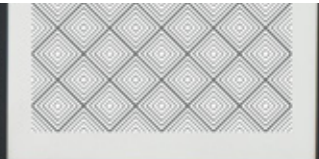

black & white collection / 2024

decros

DESIGNERS

PLAIN SUBWAY TILE

BEVELLED SUBWAY TILE

Black

White

Black

White

HERINGBONE MOSAIC

HEXAGON MOSAIC

Black

White

G L O S S Y / M A T

Black

White

G L O S S Y / M A T

PENNY ROUND MOSAIC

Black

White

G L O S S Y / M A T

MOSAIC 5x5cm

Mosaic 5x5cm Black

Mosaic 5x5cm White

G L O S S Y / M A T

MOSAIC 2.5x2.5cm

Mosaic 2.5x2.5cm Black

Mosaic 2.5x2.5cm White

G L O S S Y / M A T

MOSAIC BASKET 2.5x5cm

Mosaic 2,5x10cm

G L O S S Y / M A T T