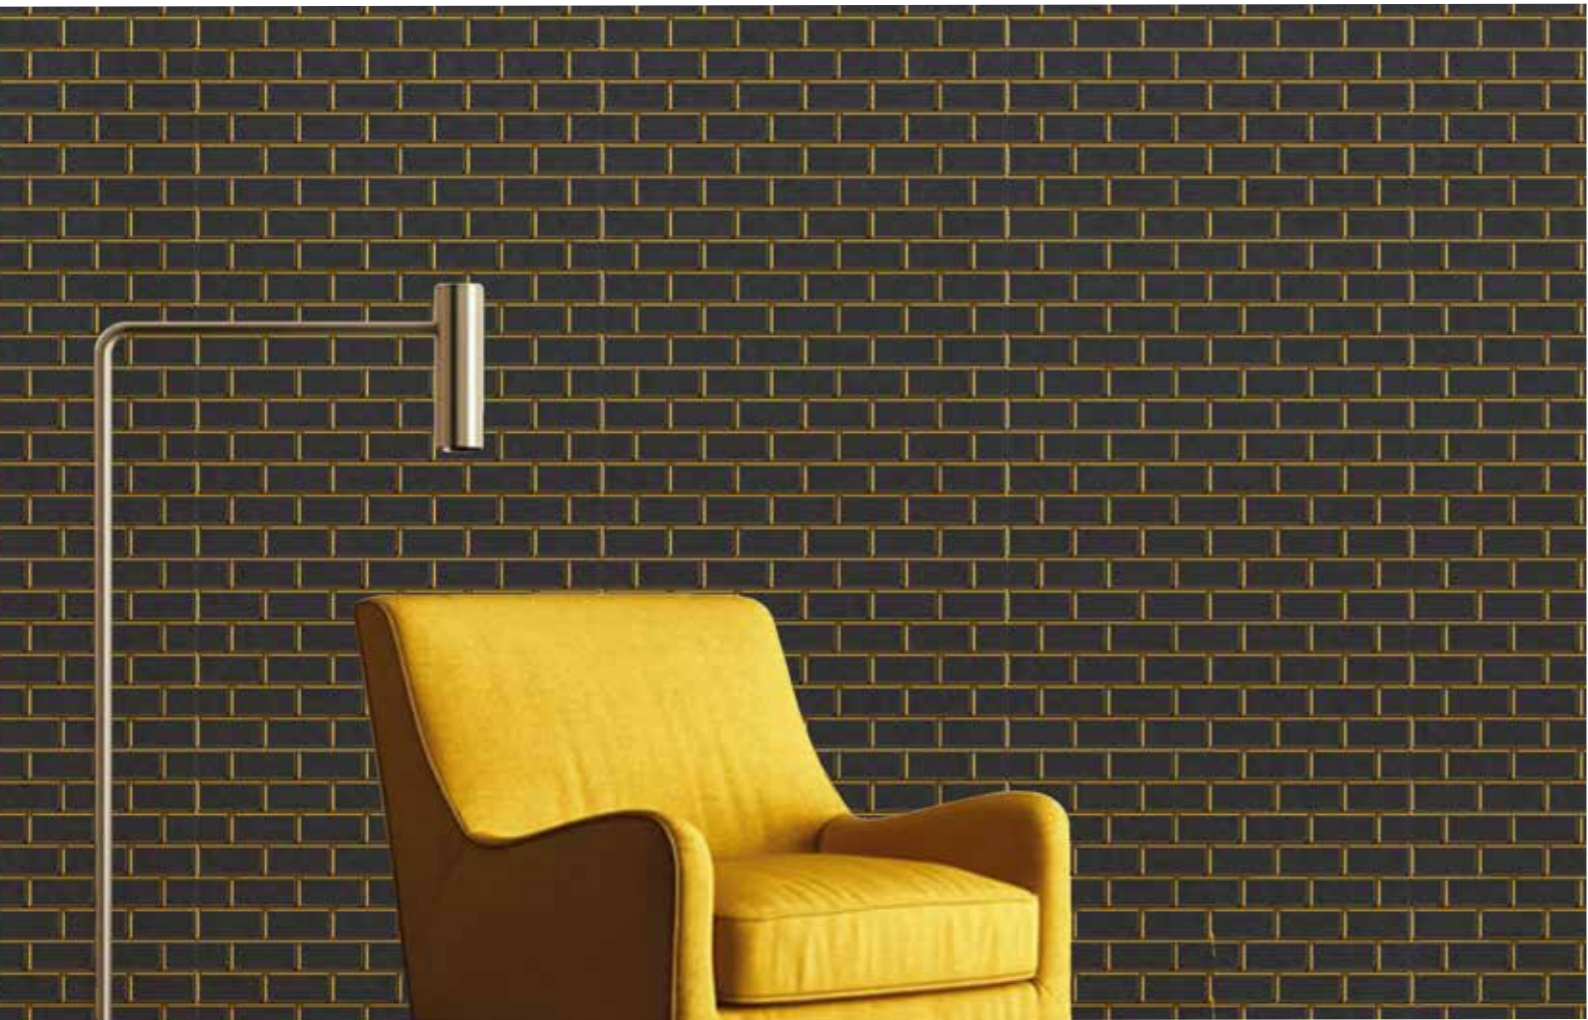

Minuano Navy Gold