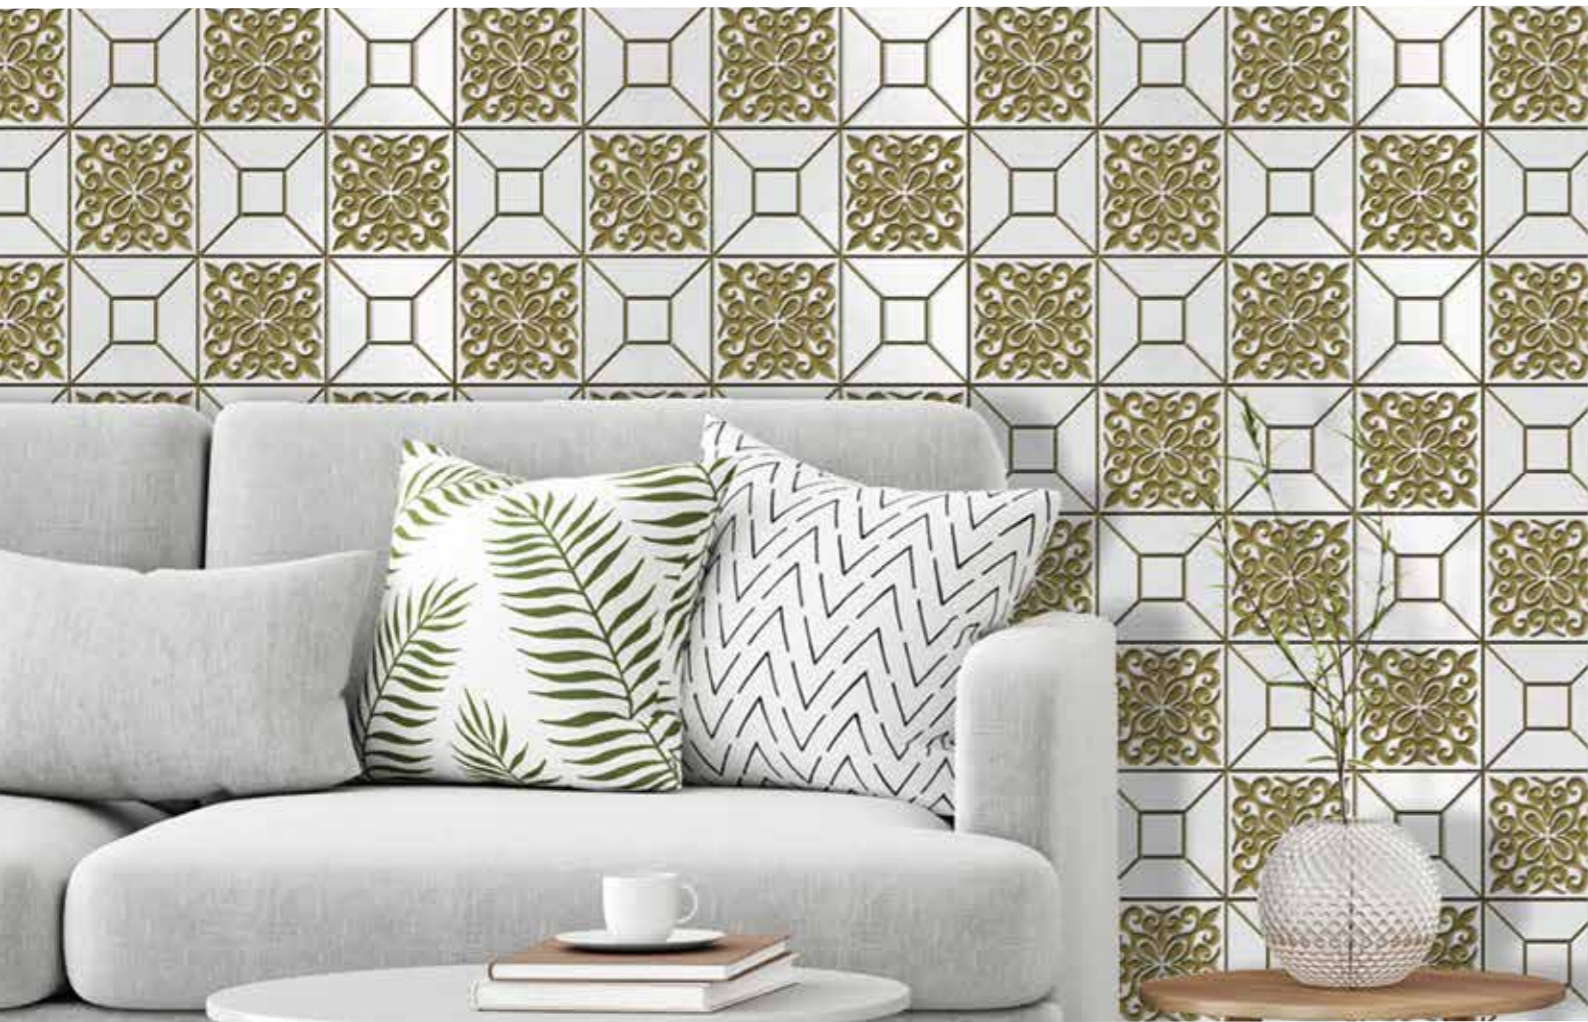

Minuano White Silver

Breeze Gold

Breeze Silver

Wester White Gold

Wester White Silver

Wester Black Gold

Wester Black Silver

300x600mm Ceramic Decor Tiles Glossy