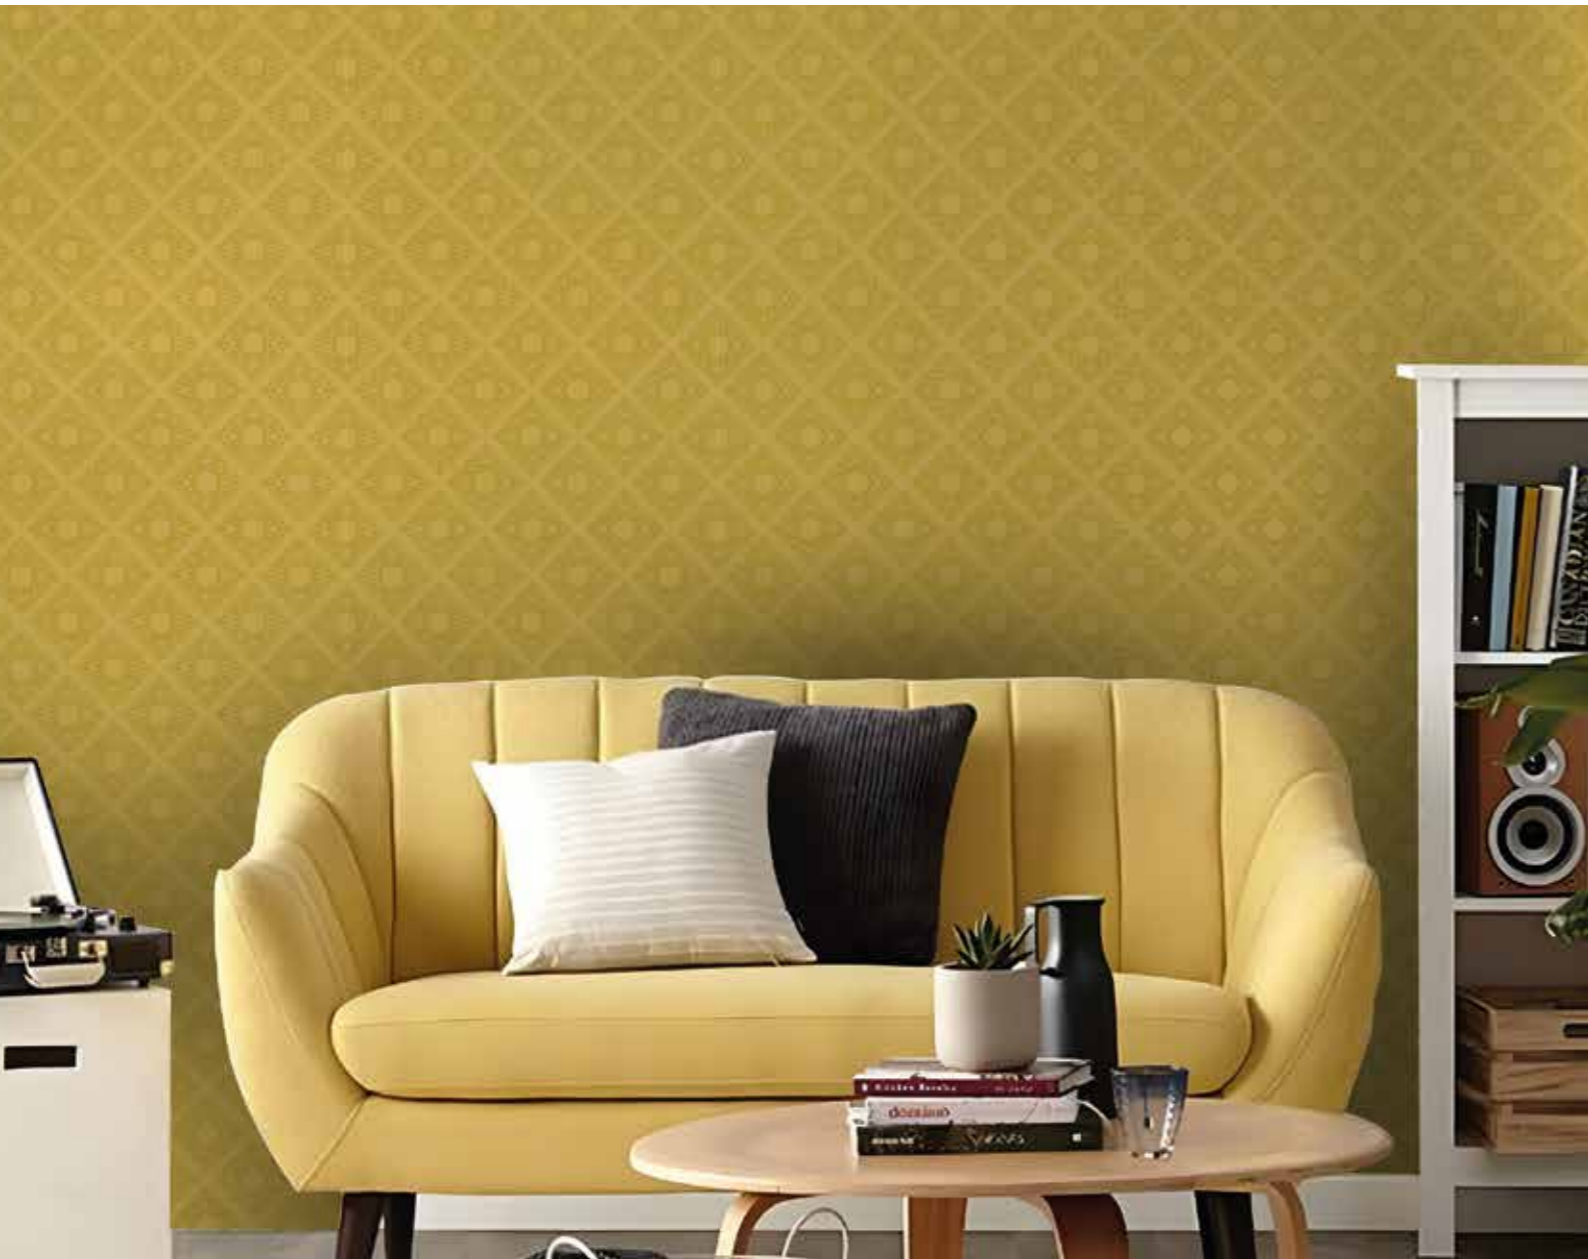

Norte Gold

Norte Silver

300x600mm Ceramic Decor Tiles Mat Glossy Coating