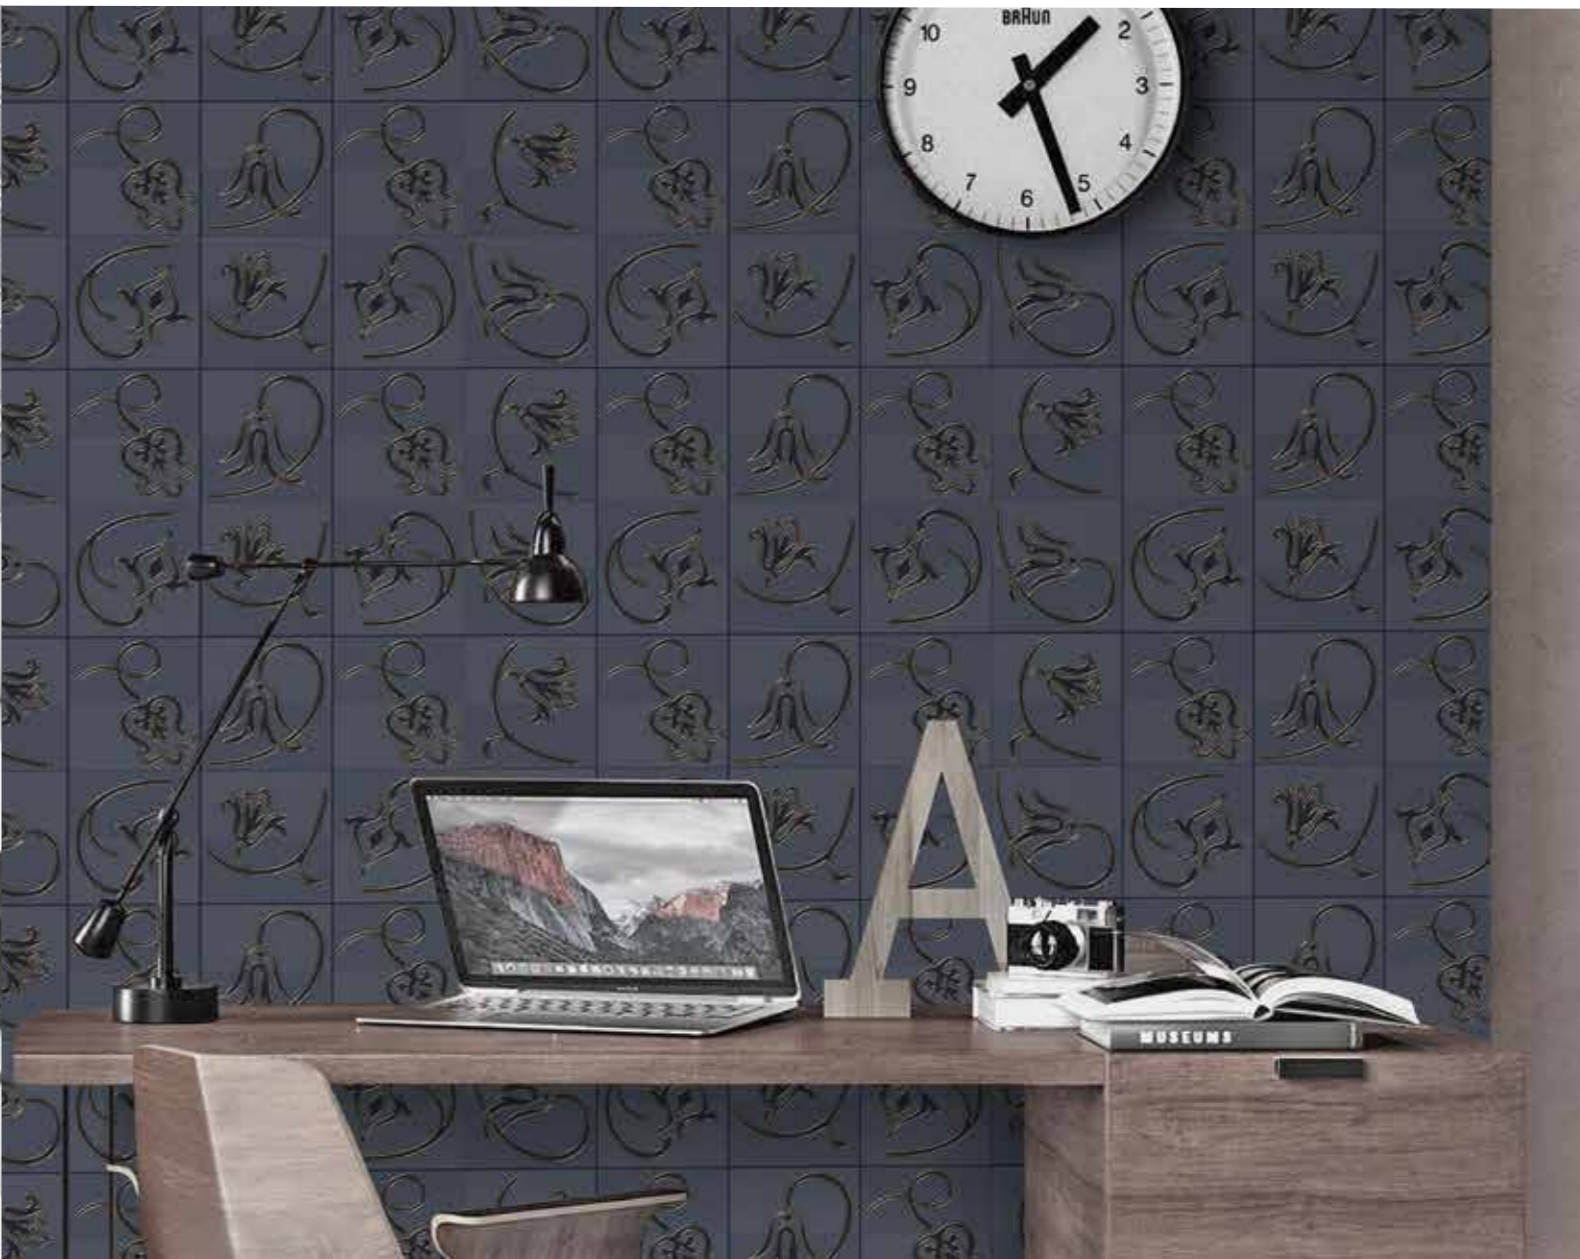

300x600mm Ceramic Decor Tiles Glossy

Chinook

300x600mm Ceramic Decor Tiles 3D

Sunrise

300x600mm Ceramic Decor Tiles 3D

Piretaq Gold

Piretaq Silver

300x600mm Ceramic Decor Tiles 3D