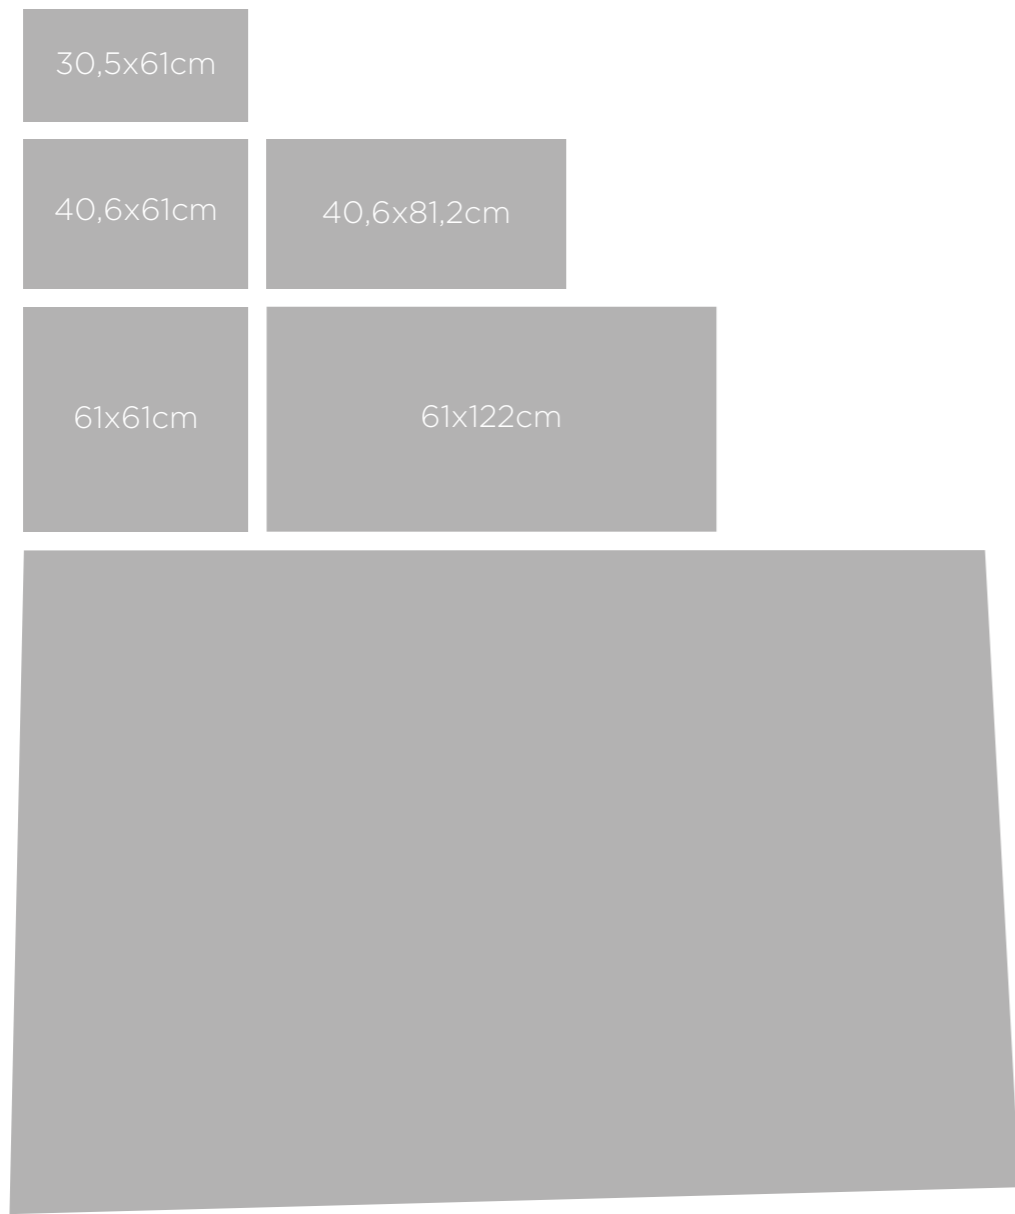

Scatto

Bianco Scatto

Tundra Grey

Iceberg

French Vanilia

Bianco Rosa

Milas White

Kemalpaşa White

Botticino

Nero Marquina

Galaxy Shadow

Nordic Shadow

available dimensions

Slab: 2cm / 3cm

mosaics / mouldings

30,5x30,5cm