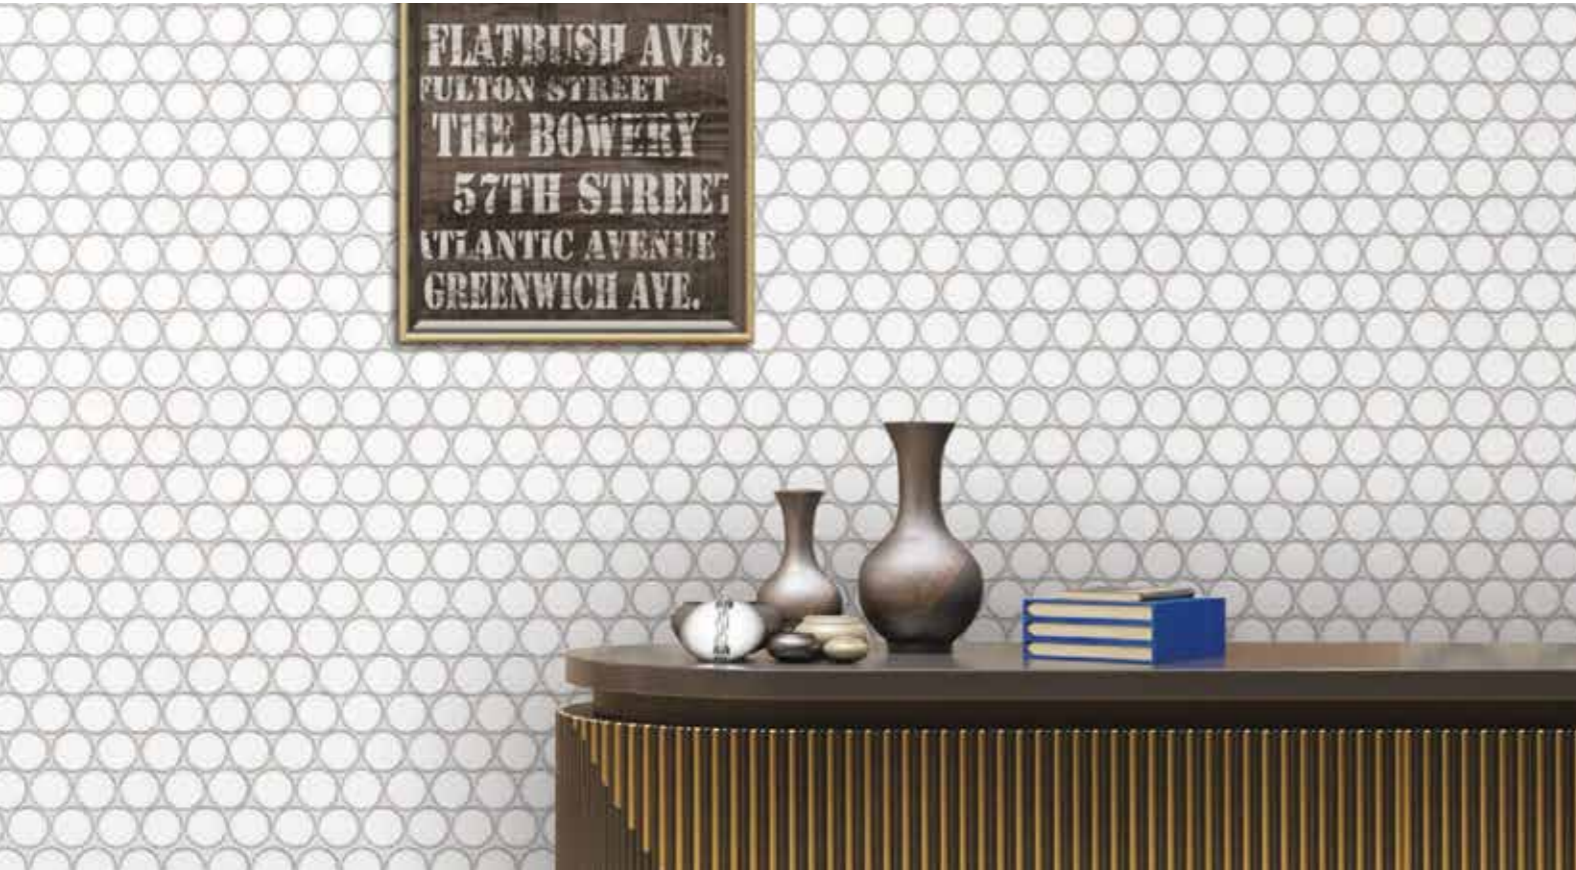

PENNY ROUNDS Collection

DM-VR1501