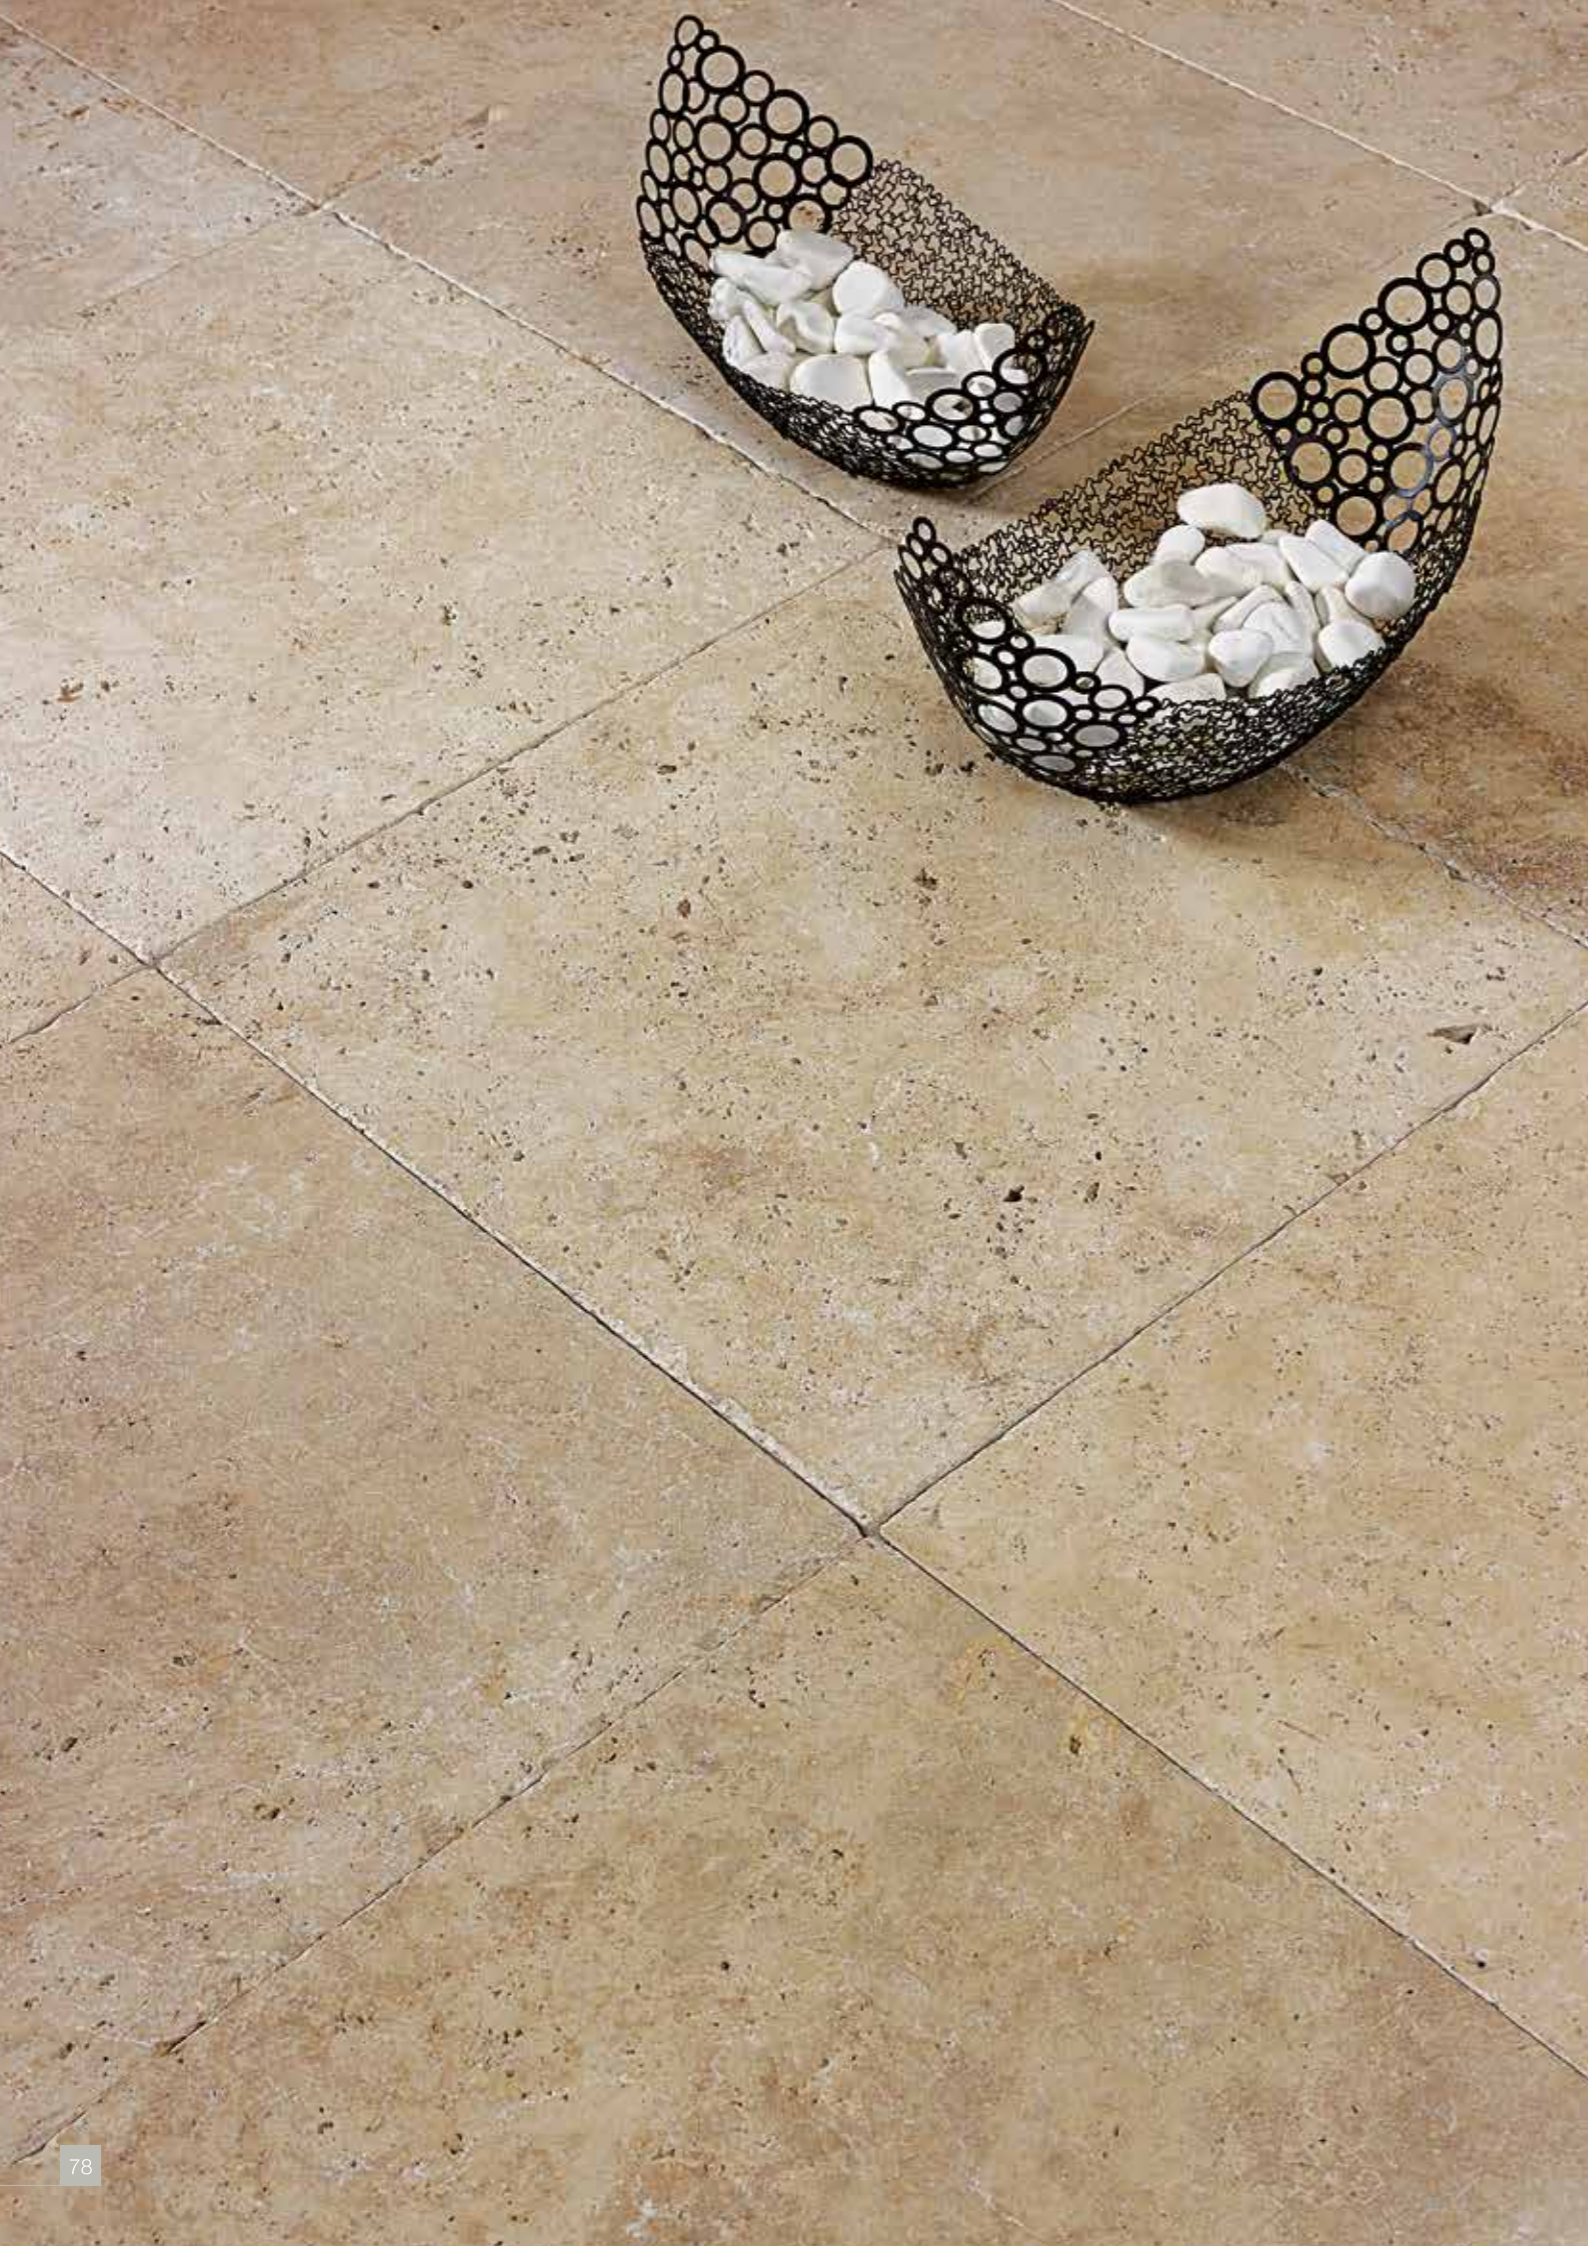

naturalstone pavers

	tumbled	tumbled & brushed	tumbled & wavy edge	brushed	brushed & wavy edge	brushed & pillow edge	sand blasted	sand blasted & brushed	bush hammered	bush hammered & brushed	honed
10 x 20 x 3	✓	✓	✓	✓	✓	✓	✓	✓	✓	✓	✓
20 x 20 x 3	✓	✓	✓	✓	✓	✓	✓	✓	✓	✓	✓
20 x 40 x 3	✓	✓	✓	✓	✓	✓	✓	✓	✓	✓	✓
40 x 40 x 3	✓	✓	✓	✓	✓	✓	✓	✓	✓	✓	✓
40 x 60 x 3	✓	✓	✓	✓	✓	✓	✓	✓	✓	✓	✓
60 x 60 x 3	✓	✓	✓	✓	✓	✓	✓	✓	✓	✓	✓
60 x 90 x 3	✓	✓	✓	✓	✓	✓	✓	✓	✓	✓	✓
60 x 120 x 3	✓	✓	✓	✓	✓	✓	✓	✓	✓	✓	✓
pattern set	✓	✓	✓	✓	✓	✓	✓	✓	✓	✓	✓
jumbo pattern set	✓	✓	✓	✓	✓	✓	✓	✓	✓	✓	✓

tivoli

	tumbled	tumbled & brushed	tumbled & wavy edge	brushed	brushed & wavy edge	brushed & pillow edge	sand blasted	sand blasted & brushed	bush hammered	bush hammered & brushed	honed
10 x 20 x 3	✓	✓	✓	✓	✓	✓	✓	✓	✓	✓	✓
20 x 20 x 3	✓	✓	✓	✓	✓	✓	✓	✓	✓	✓	✓
20 x 40 x 3	✓	✓	✓	✓	✓	✓	✓	✓	✓	✓	✓
40 x 40 x 3	✓	✓	✓	✓	✓	✓	✓	✓	✓	✓	✓
40 x 60 x 3	✓	✓	✓	✓	✓	✓	✓	✓	✓	✓	✓
60 x 60 x 3	✓	✓	✓	✓	✓	✓	✓	✓	✓	✓	✓
60 x 90 x 3	✓	✓	✓	✓	✓	✓	✓	✓	✓	✓	✓
60 x 120 x 3	✓	✓	✓	✓	✓	✓	✓	✓	✓	✓	✓
pattern set	✓	✓	✓	✓	✓	✓	✓	✓	✓	✓	✓
jumbo pattern set	✓	✓	✓	✓	✓	✓	✓	✓	✓	✓	✓

classic mix