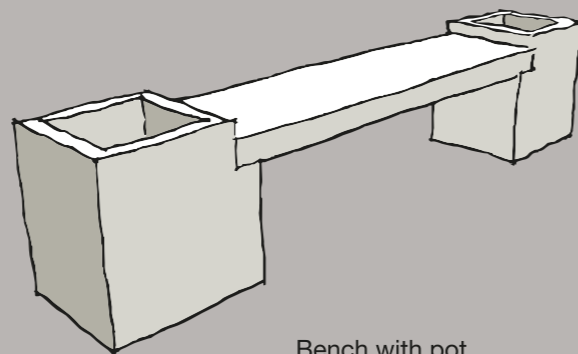

Bench with pot
40 x 180/230 x 50 cm
Tumbled / Brushed / Honed