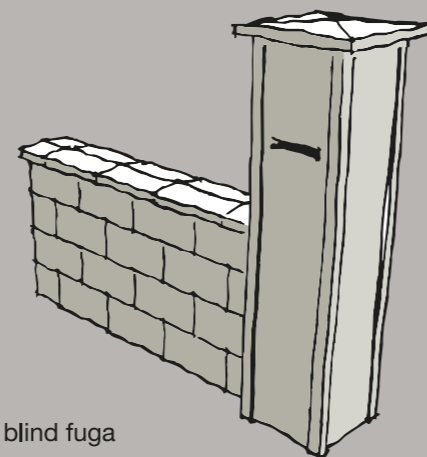

Palisade
12 x 12 x 50-75-100 cm
Tumbled / Brushed / Honed
Sawn cut

Wall coping - Ending
45 x 30 x 6-8 cm
Tumbled / Brushed / Honed

Wall coping
40 x 30 x 6-8 cm
Tumbled / Brushed / Honed

Pier - 160
40 x 40 x 160 cm
Tumbled / Brushed / Honed

Pier - 160 with mailbox
40 x 40 x 160 cm
Tumbled / Brushed / Honed

Massive pier
40 x 40 x 160 cm
Tumbled / Brushed / Honed

Massive pier with blind fuga
40 x 40 x 160 cm
Tumbled / Brushed / Honed

Ornaments - Spade
24 x 24 x 30 cm
Tumbled / Brushed / Honed

Ornaments - Ball
24 x 24 x 30 cm
Tumbled / Brushed / Honed

Ornaments - Cup
50 x 50 x 30 cm
Tumbled / Brushed / Honed

Capitals
50 x 50 x 5 cm
40 x 40 x 5 cm
Tumbled / Brushed / Honed

Pillar caps
50 x 50 x 6-8 cm
40 x 40 x 6-8 cm
Tumbled / Brushed / Honed