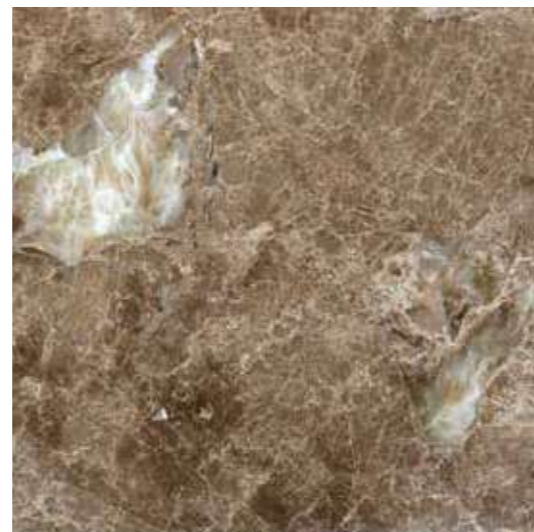

marbles

	tumbled	brushed	honed	polished	tumbled brushed	sand blasted / brushed	sand blasted
30,5 x 30,5 x 1	✓	✓	✓	✓			
30,5 x 45,7 x 1,2	✓	✓	✓	✓			
30,5 x 61 x 1,2	✓	✓	✓	✓			
40,6 x 40,6 x 1,2	✓	✓	✓	✓			
40,6 x 61 x 1,2	✓	✓	✓	✓			
45,7 x 45,7 x 1,2	✓	✓	✓	✓			
61 x 61 x 1,2	✓	✓	✓	✓			
pattern set x 1,2	✓	✓	✓	✓			
2 cm random slab			✓	✓			
3 cm random slab			✓	✓			

metric sizes and 2 cm thickness are also available

anatoli emparador