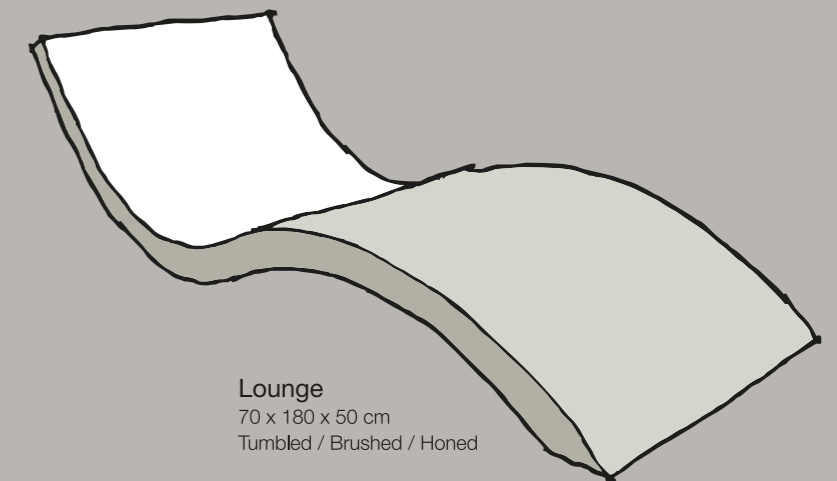

Lounge
70 x 180 x 50 cm
Tumbled / Brushed / Honed