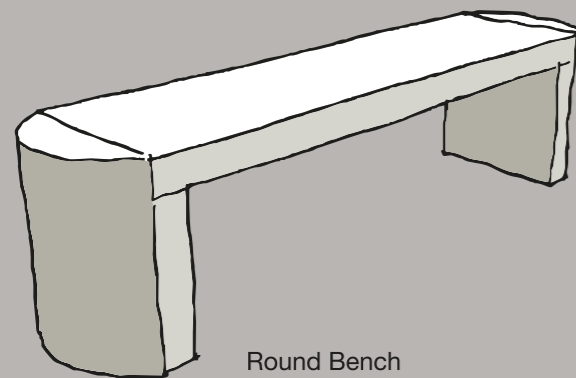

Fountains
40 x 70 x 110 cm
Tumbled / Brushed / Honed
Split face

Pots
Various sizes
Tumbled / Brushed / Honed

Roman Bench
40 x 160 x 45 cm
Tumbled / Brushed / Honed

Taboret
40 x 40 x 45 cm
Tumbled / Brushed / Honed