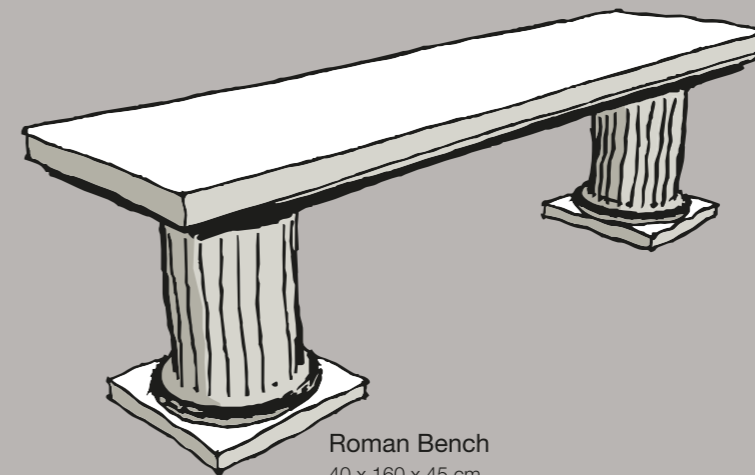

Roman Bench
40 x 160 x 45 cm
Tumbled / Brushed / Honed